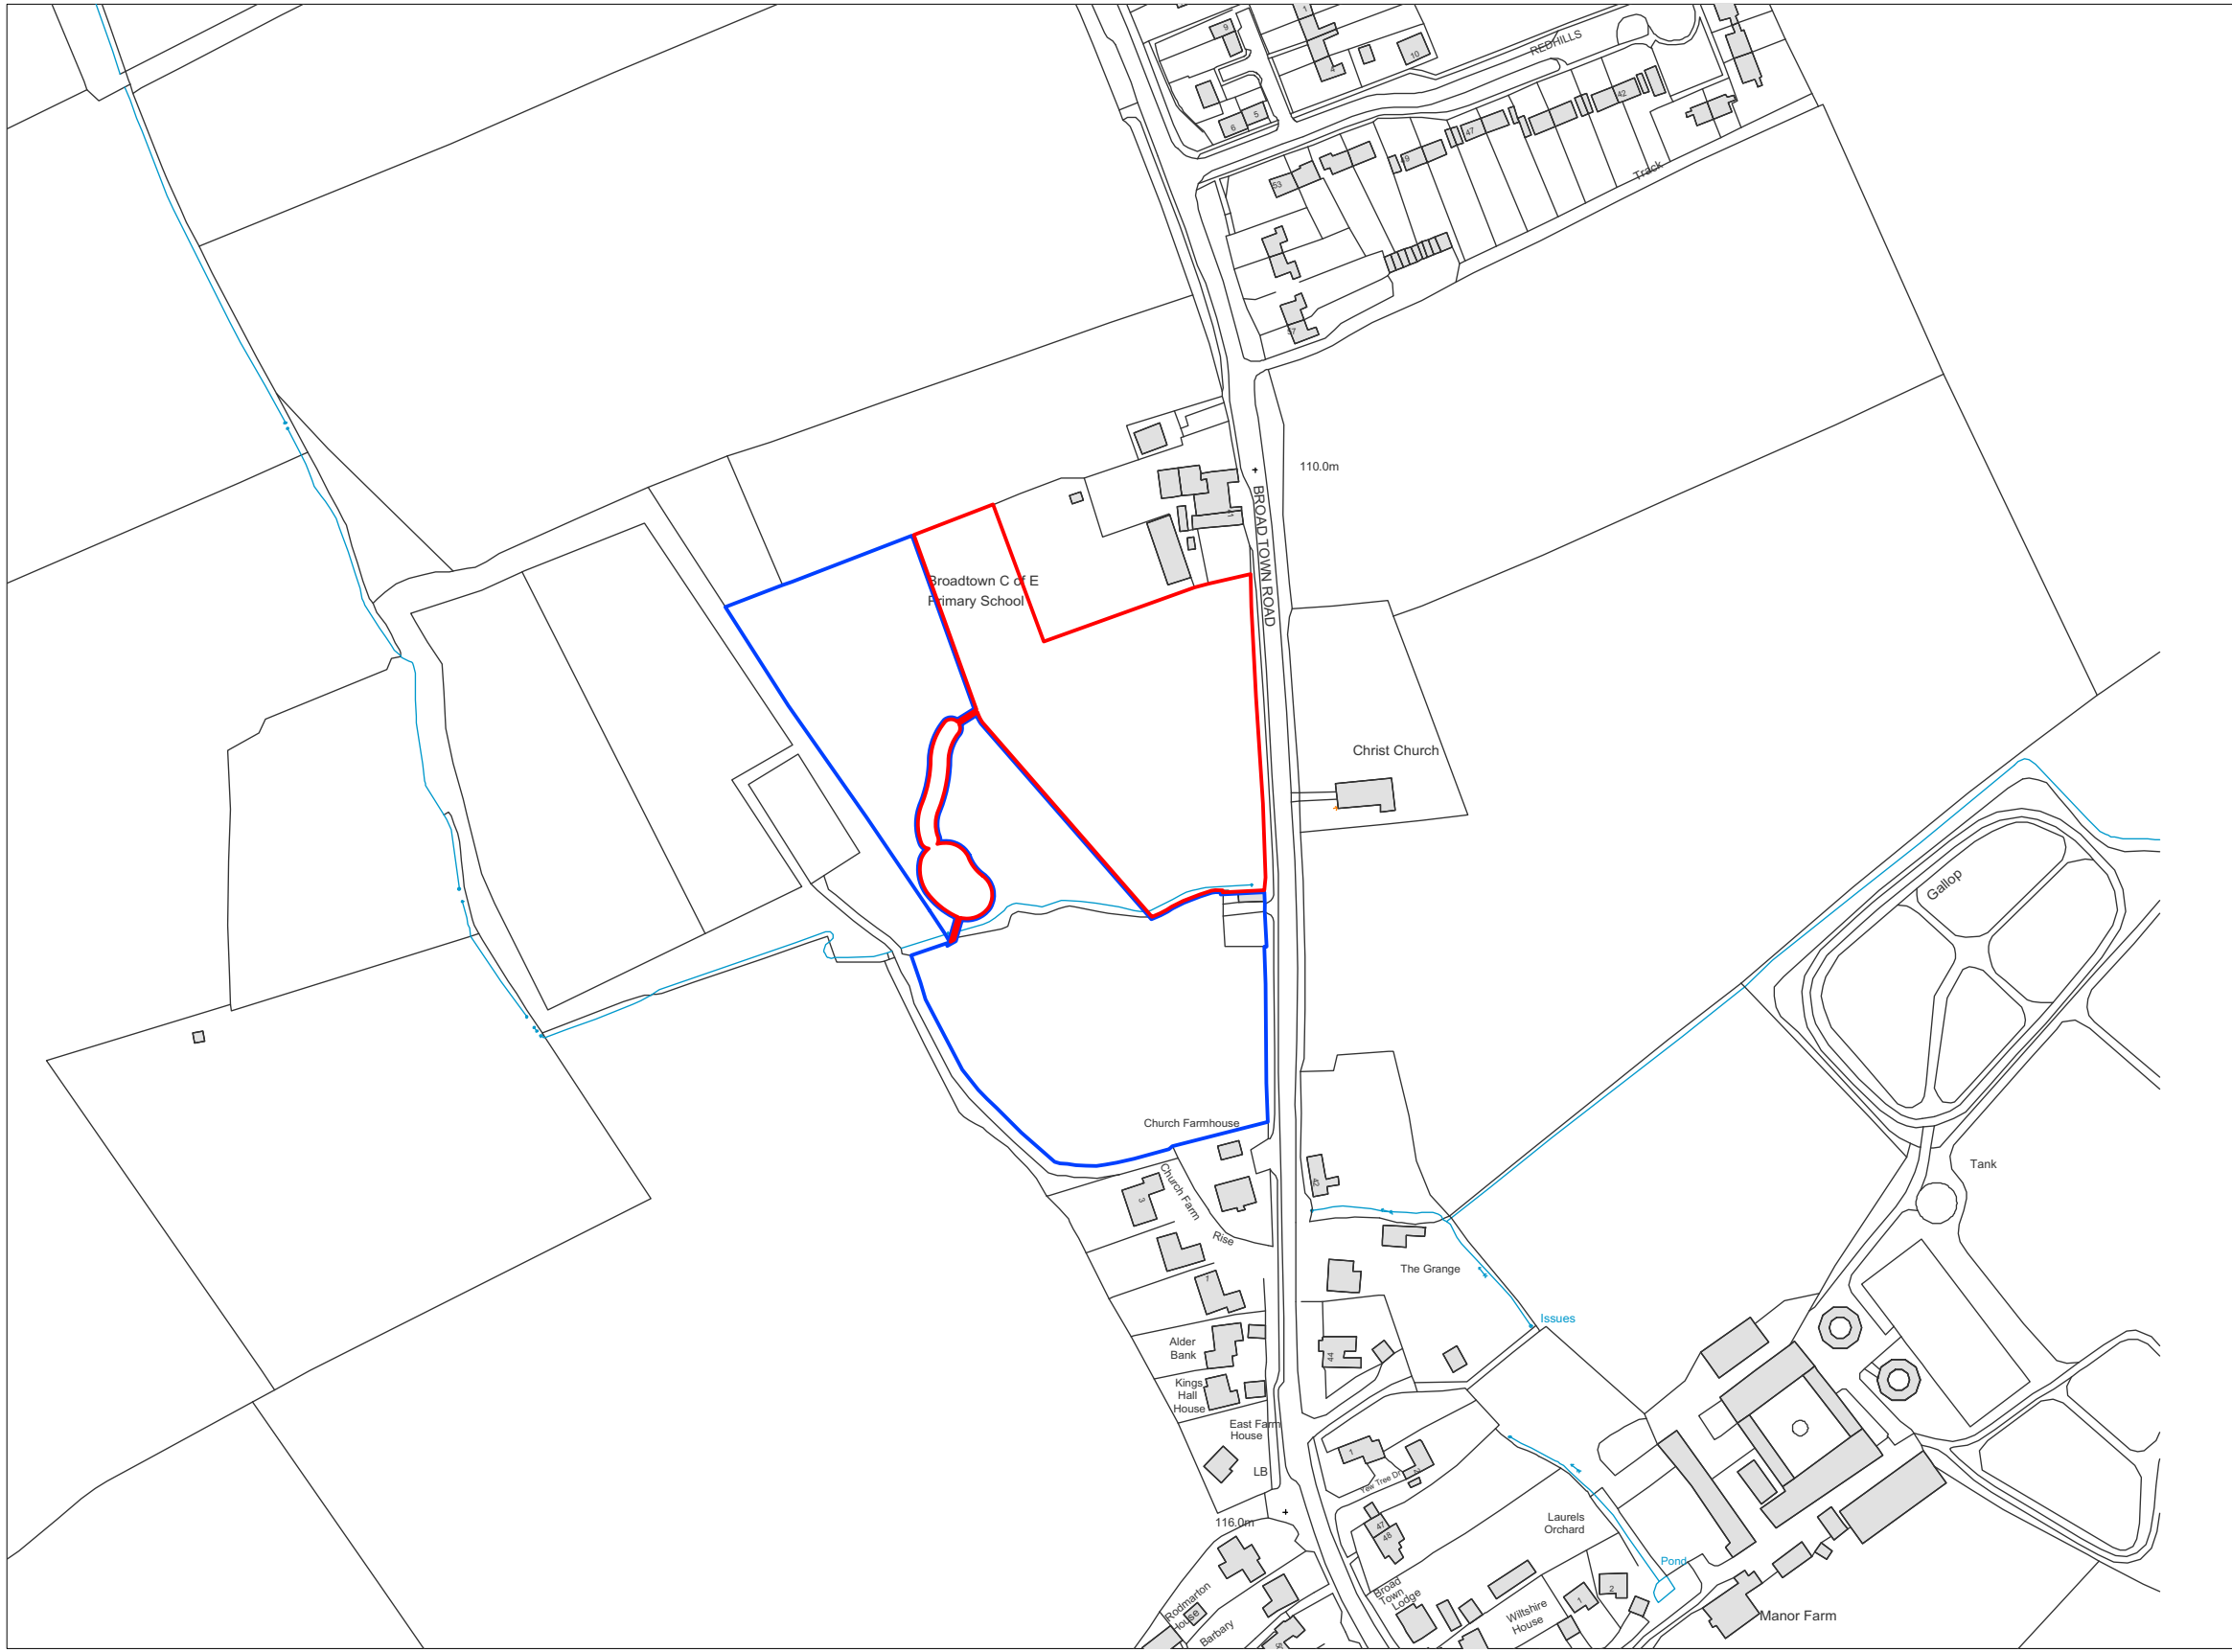

Copyright Pegasus Planning Group Ltd. Crown copyright. All rights reserved. Ordnance Survey Copyright Licence number: 100042003. Promap Licence number: 100020449. Emagis Site Licence number: 0100031673. Standard OS licence rights conditions apply. Pegasus accepts no liability for any use of this document other than for its original purpose, or by the original client, or following Pegasus' express agreement to such use. T 01285 64717 www.pegasusgroup.co.uk

**KEY**

-  SITE LOCATION (1.00 Ha)
-  OTHER LAND WITHIN APPLICANTS CONTROL

## LAND SOUTH OF BROAD TOWN PRIMARY SCHOOL, BROAD TOWN - SITE LOCATION PLAN